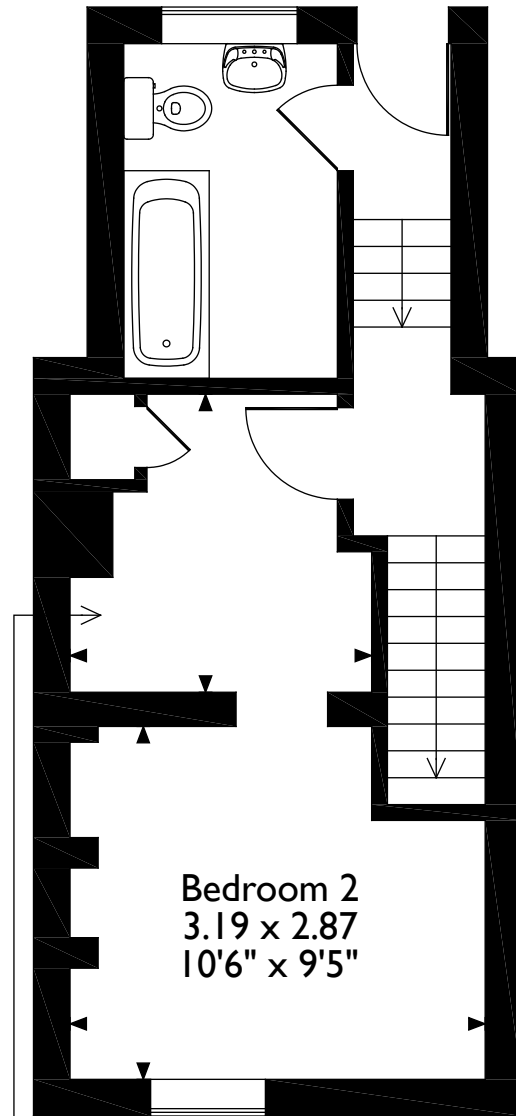

14, Alexandra Road, Englefield Green, Englefield Green, Surrey  
Approximate Gross Internal Area  
75 Sq M/808 Sq Ft

Storage/Dressing Room  
2.38 x 2.17  
7'10" x 7'1"

**Basement**

**Ground Floor**

**First Floor**

Please note that the location of doors, windows and other items are approximate and this floorplan is to be used for illustrative purposes only. Unauthorized reproduction is prohibited.