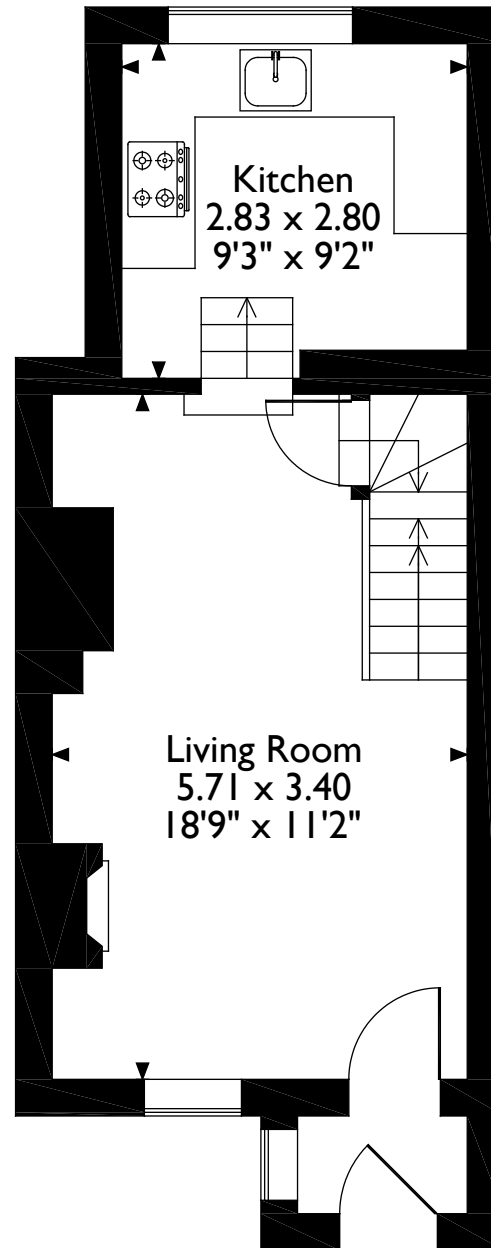

14, Alexandra Road, Englefield Green, Englefield Green, Surrey  
Approximate Gross Internal Area  
75 Sq M/808 Sq Ft

Storage/Dressing Room  
2.38 x 2.17  
7'10" x 7'1"

**Basement**

**Ground Floor**

**First Floor**

Please note that the location of doors, windows and other items are approximate and this floorplan is to be used for illustrative purposes only. Unauthorized reproduction is prohibited.