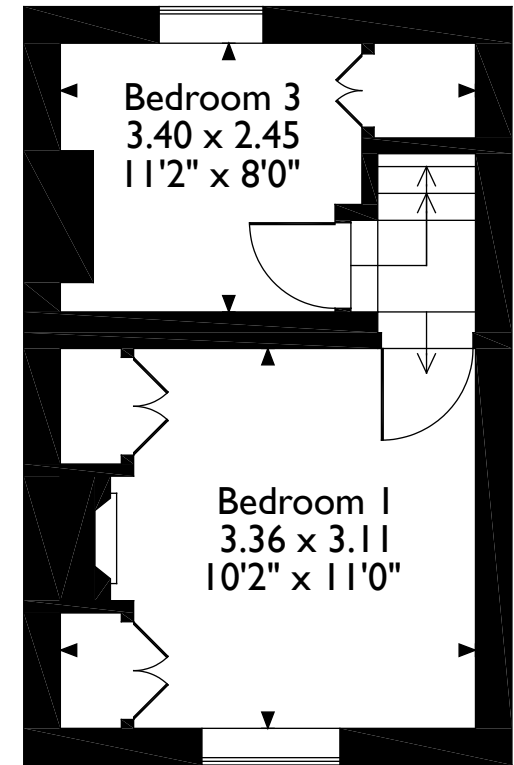

14, Alexandra Road, Englefield Green, Englefield Green, Surrey  
Approximate Gross Internal Area  
75 Sq M/808 Sq Ft

Storage/Dressing Room  
2.38 x 2.17  
7'10" x 7'1"

**Basement**

**Ground Floor**

**First Floor**

Please note that the location of doors, windows and other items are approximate and this floorplan is to be used for illustrative purposes only. Unauthorized reproduction is prohibited.